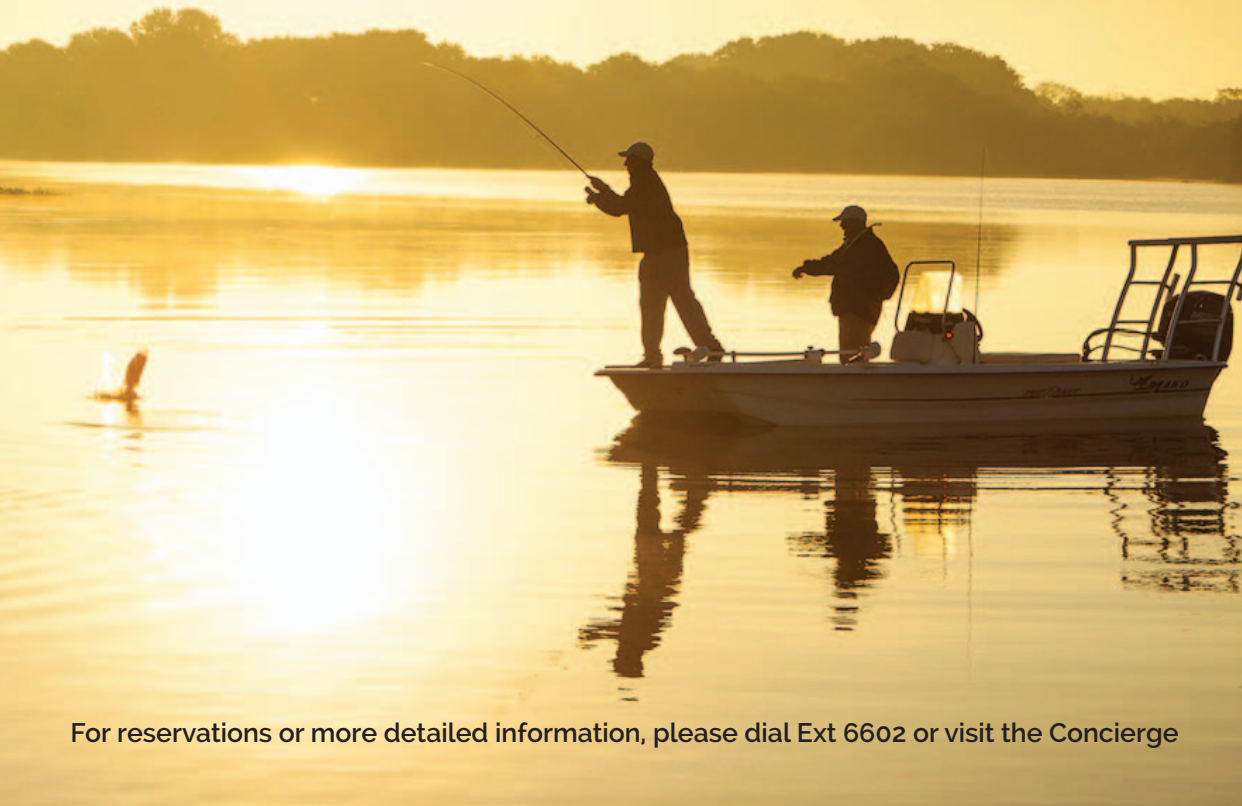

streamsong®
RESORT • GOLF • SPA

RECREATION AND ACTIVITIES

For reservations or more detailed information, please dial Ext 6602 or visit the Concierge

SPORTING CLAYS

Streamsong offers an 12-station and a 5-stand sporting clay course with both 12 and 20 guage shotguns to test your skill. Located just a 15-minute drive from the Lodge and adjacent to a pristine 80-acre lake. Everything is provided, including transportation, guns and ammunitions, with certified instructors on hand to guide you. A 24 hour advance reservation is required.

25 shots - \$80 | 50 shots - \$150 | 100 shots - \$250

GUIDED BASS FISHING

Streamsong has one of the best bass fishing locations in Florida. All your equipment is provided, and catch-and-release fishing is done so no harm will come to the fish. If you're one of the anglers to catch a bass of 8 lbs. or more, you'll become a member of Florida's Bass Fishing Hall of Fame. A 24 hour advance reservation is required.

1 hour - \$150 | 2 hours - \$250 | Each additional hour - \$90 per person | Children 12 and under - \$60 per hour

ARCHERY

Take aim and learn or perfect the ancient art of archery on our outdoor course just a short drive from the Lodge. Whether you are a novice or an expert, one of our knowledgeable guides will fit you with an advanced recurve bow and provide you with tips, techniques, and a quiver full of arrows so that you can hit those targets like a pro. A 24 hour advance reservation is required. Transportation provided.

FITNESS CENTER

Located on the Lobby Level. This spectacular 4,000 sq. ft. facility features the latest in exercise stations, treadmills, and flat screen TV's with expansive windows for spectacular views of nature.